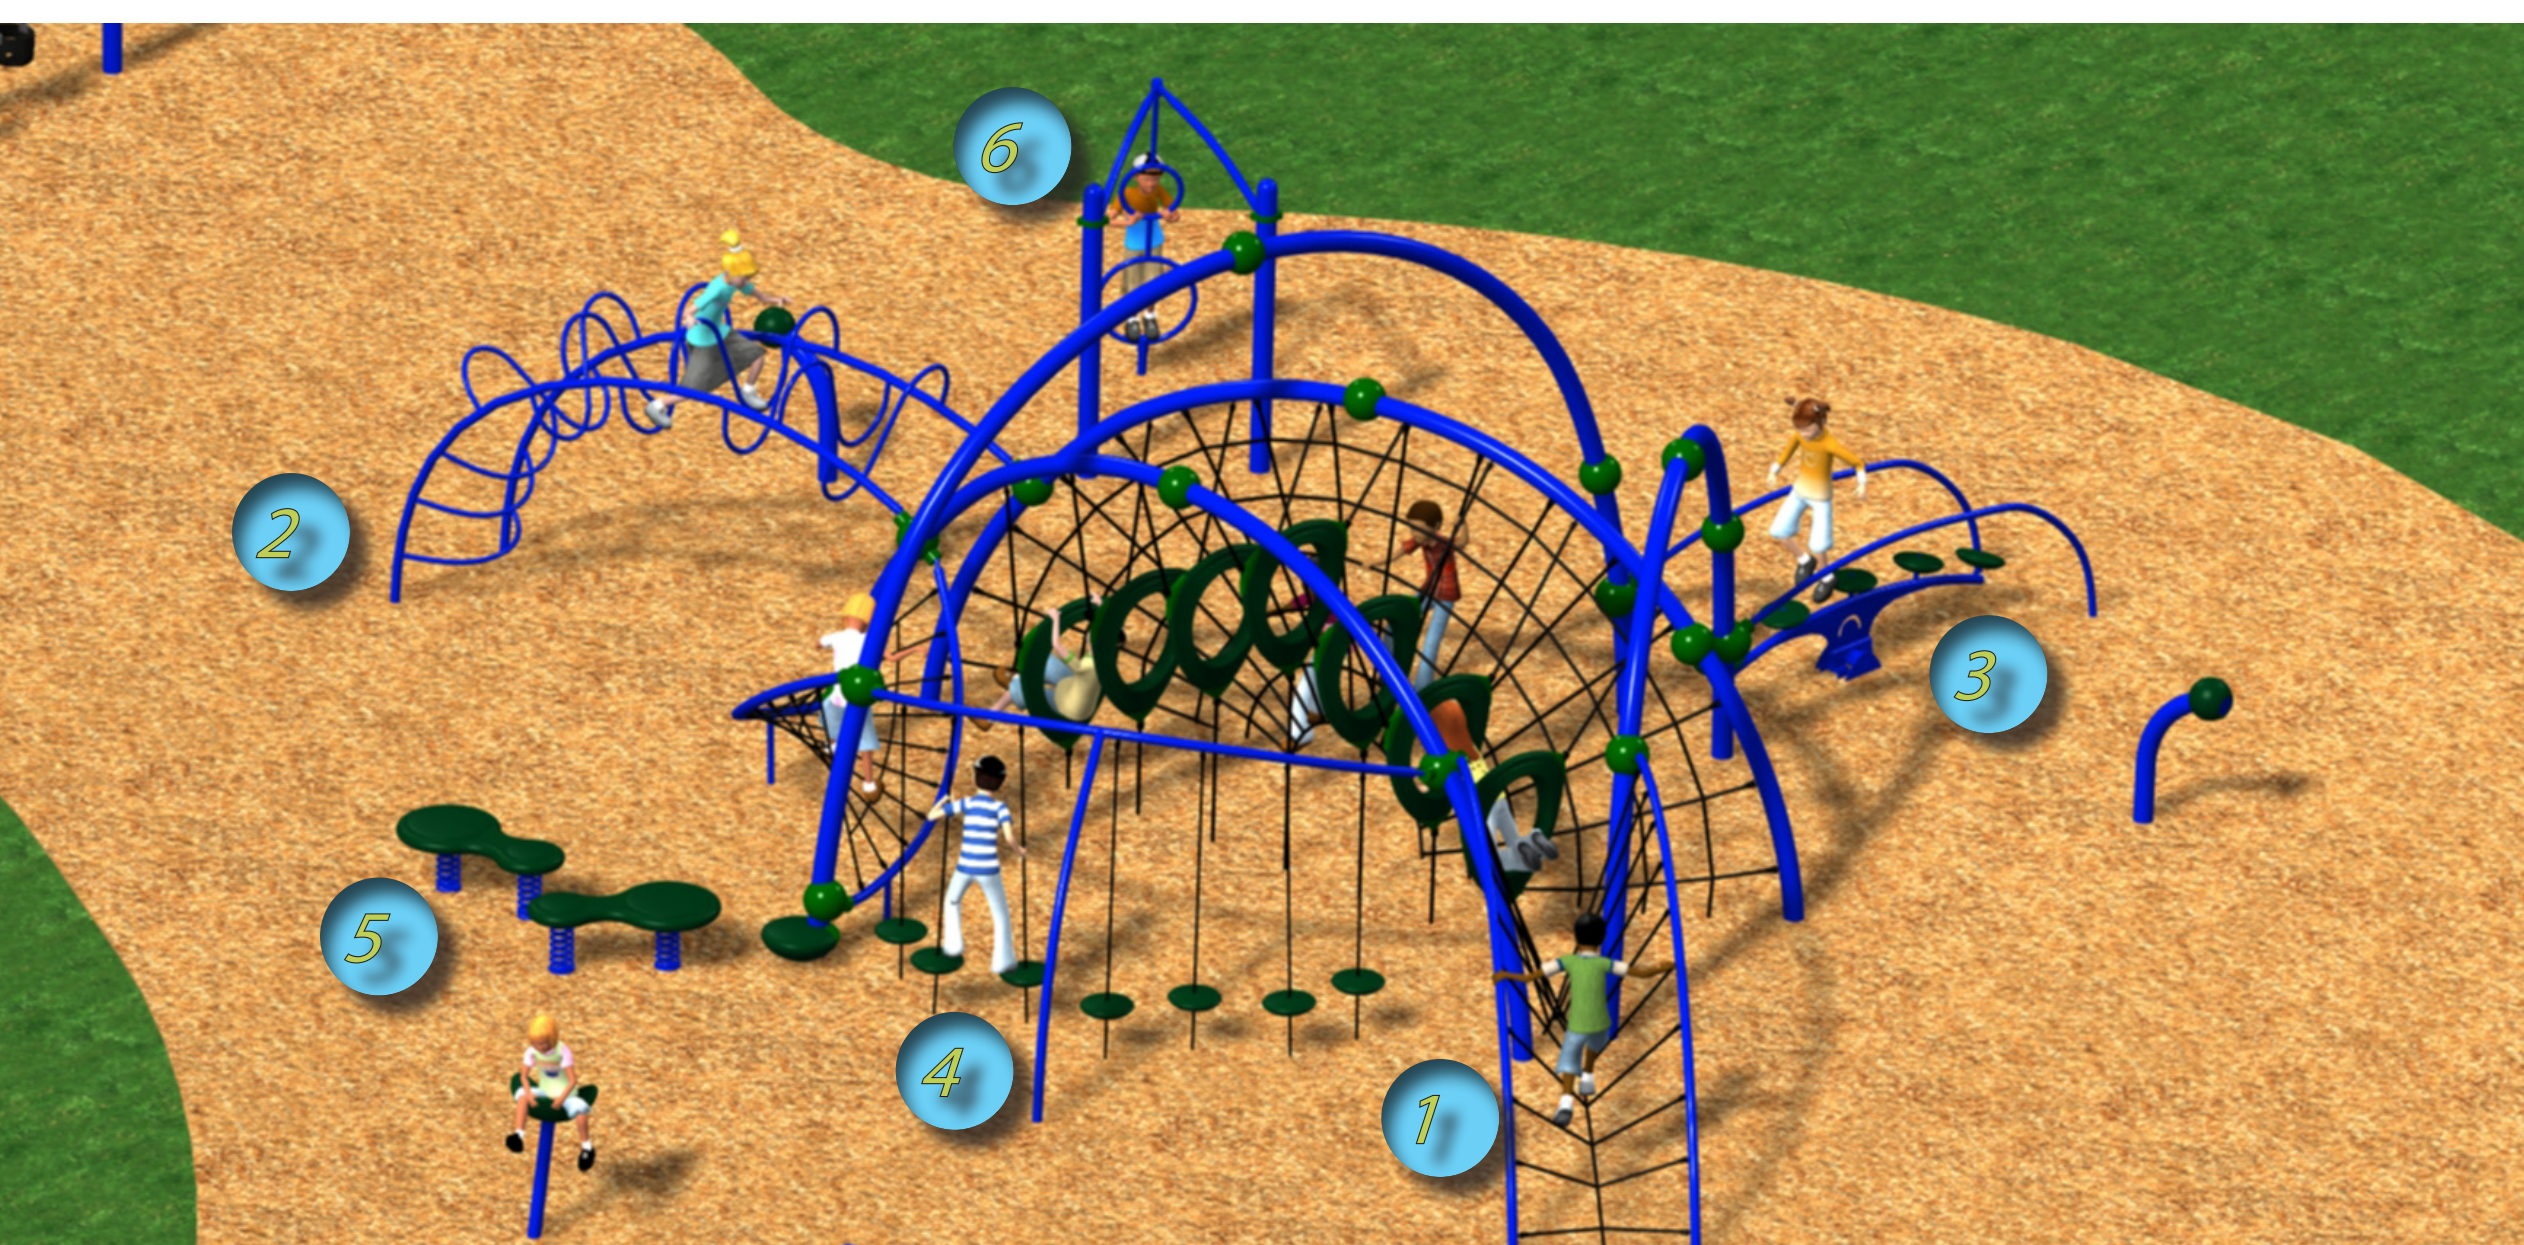

# 5 -12 EVOS Play Equipment

1 Crescent Climber

2 Ringtangle

3 Pod Stomper

4 Swizzle Stix

5 Wobble Pod

6 Gyro Twister

## Alternates

7 Glider

8 Slalom Glider

# 2 -5 Play Options

Option 1

Option 2

Option 3