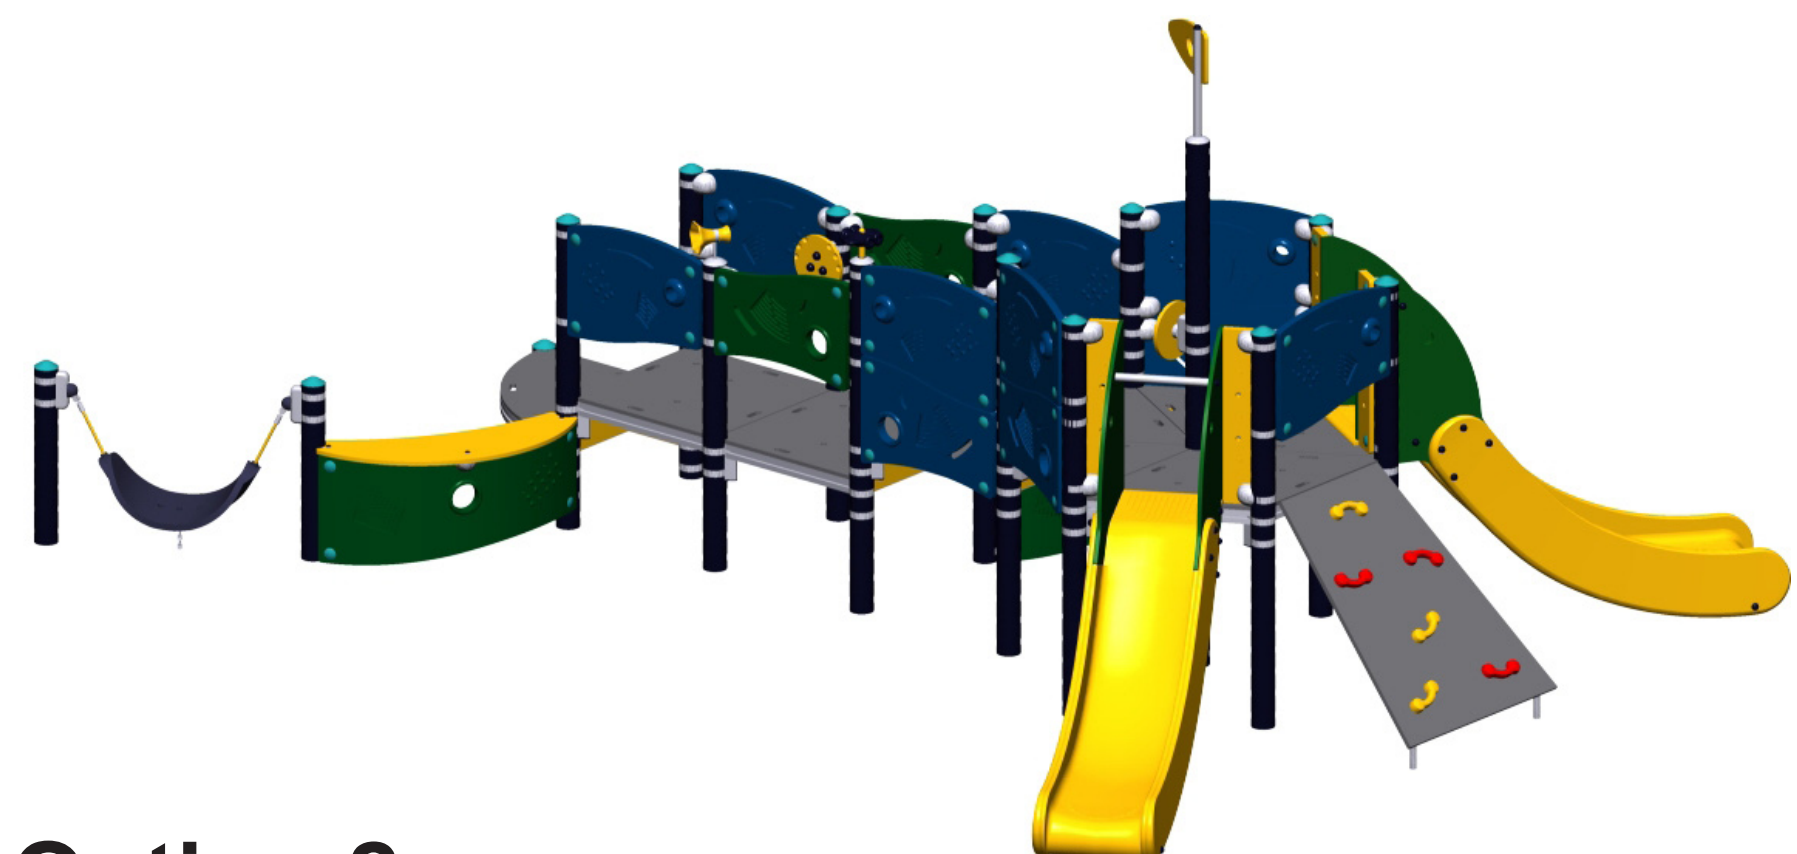

# 5 -12 EVOS Play Equipment

1 Crescent Climber

2 Ringtangle

3 Pod Stomper

4 Swizzle Stix

5 Wobble Pod

6 Gyro Twister

## Alternates

7 Glider

8 Slalom Glider

# 2 -5 Play Options

Option 1

Option 2

Option 3